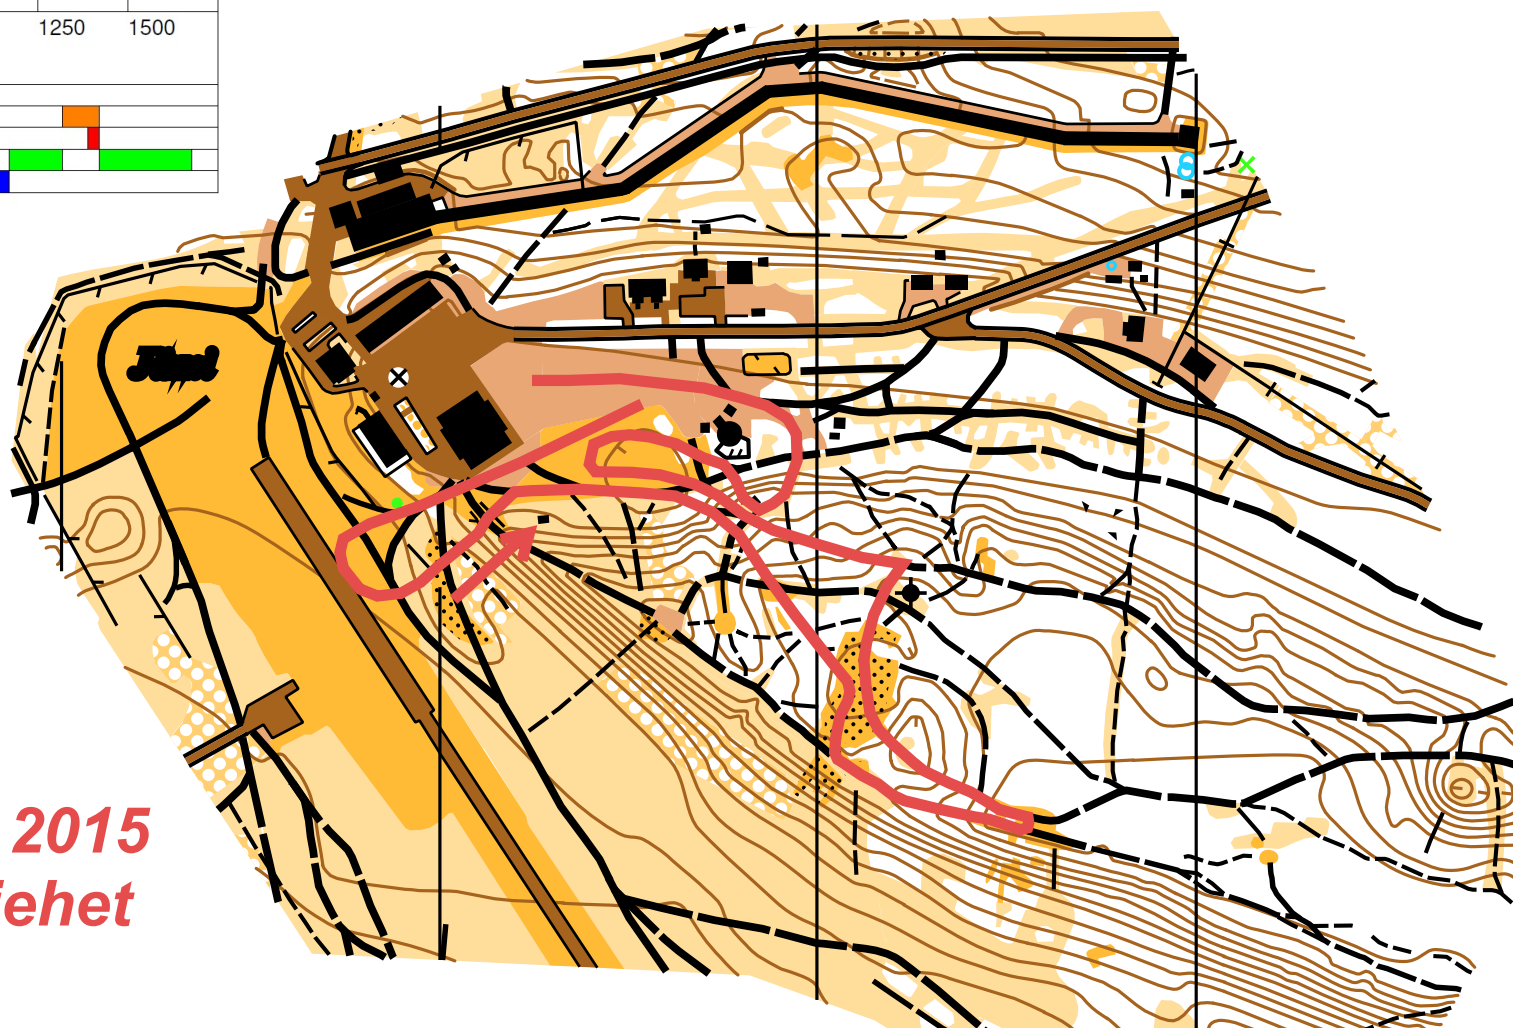

Jämi sprint 1700 m

	Course length: 1678m	Height Difference (HD): 31m	Lowest point: 153m
	Category:	Maximum Climb (MC): 27m	Highest point: 184m
	Competition Level: COC/FIS	Total Climb (TC): 57m	

Jämi

1:5000
käyräväli 2,5m

SM-hiihdot 2015
sprintti, miehet