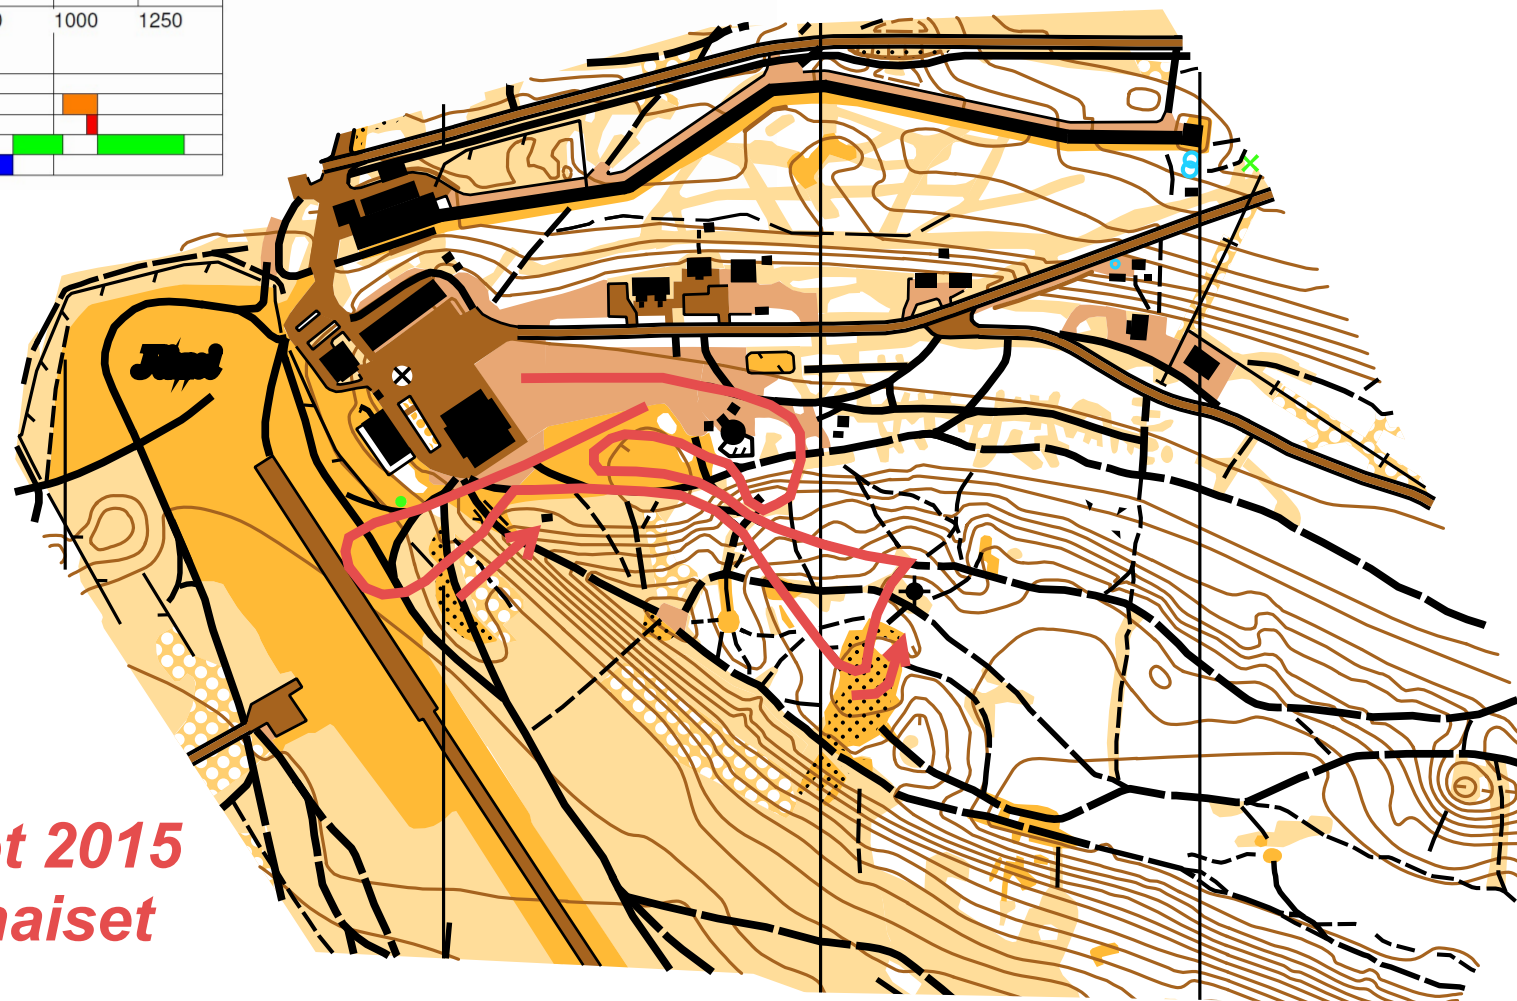

Jämi sprint 1400 m

Course length:	1386m	Height Difference (HD):	27m	Lowest point:	153m
Category:		Maximum Climb (MC):	27m	Highest point:	180m
Competition Level:	COC/FIS	Total Climb (TC):	43m		

# Jämi

**1:5000**  
**käyräväli 2,5m**

**SM-hiihdot 2015**  
**sprintti, naiset**