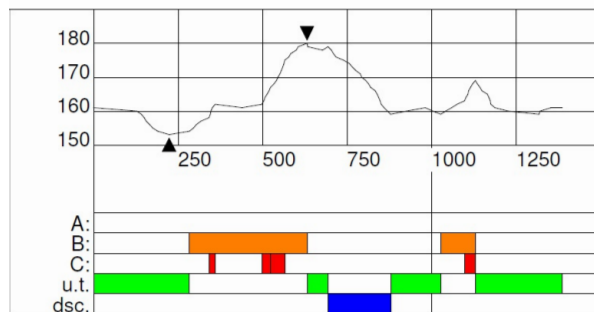

Jämi sprint 1400 m

Course length:	1386m	Height Difference (HD):	27m	Lowest point:	153m
Category:		Maximum Climb (MC):	27m	Highest point:	180m
Competition Level:	COC/FIS	Total Climb (TC):	43m		

# Jämi

**1:5000**  
**käyräväli 2,5m**

**SM-hiihdot 2015**  
**sprintti, naiset**